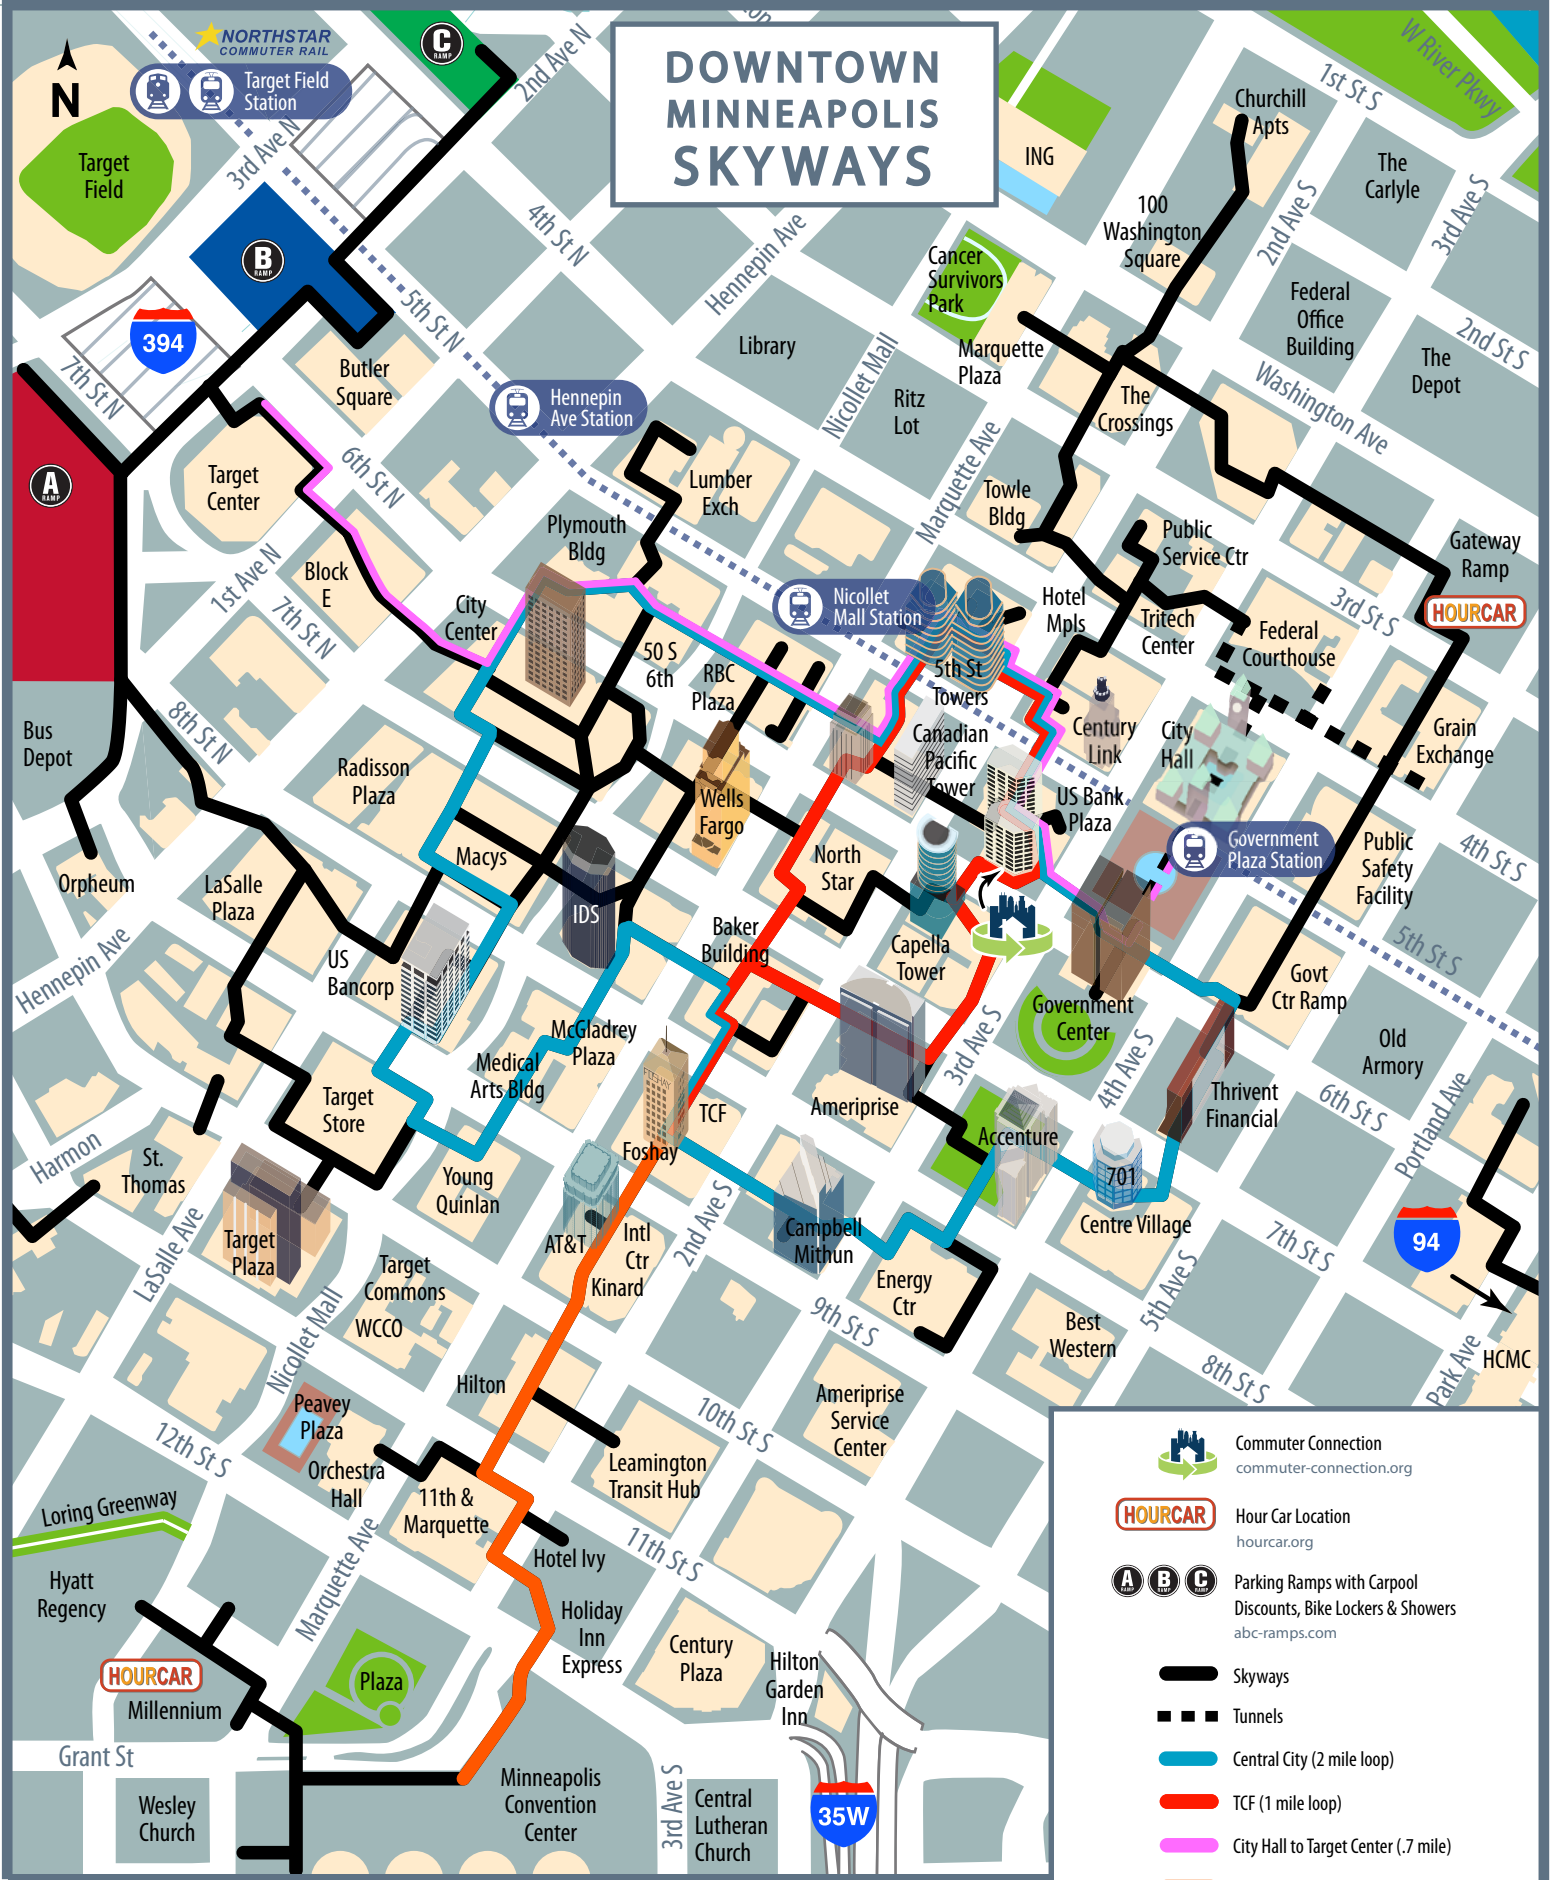

# DOWNTOWN MINNEAPOLIS SKYWAYS

-  Commuter Connection  
commuter-connection.org
-  Hour Car Location  
hourcar.org
-  Parking Ramps with Carpool Discounts, Bike Lockers & Showers  
abc-ramps.com
-  Skyways
-  Tunnels
-  Central City (2 mile loop)
-  TCF (1 mile loop)
-  City Hall to Target Center (.7 mile)
-  Foshay to Convention Center (.5 mile)
-  LRT